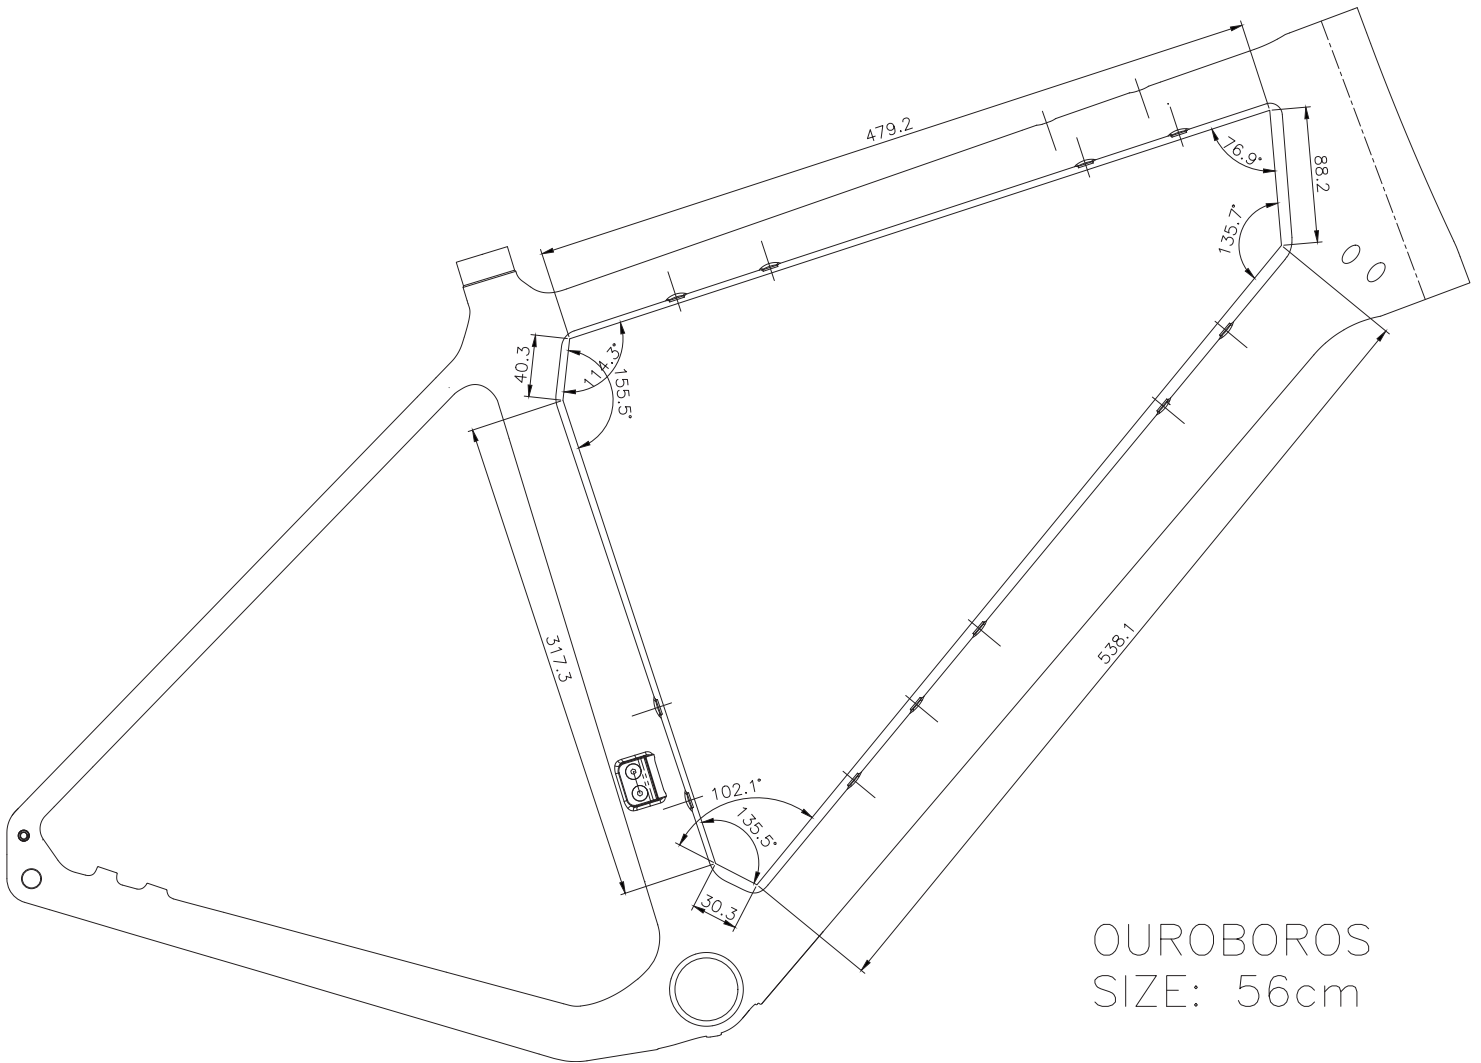

DESCRIPTION	PART NUMBER	QTY	ASSEMBLY
1 Rear Axle, 12x142 12D-167L-1.0P-13TL	CMPAXR00271	1	11Nm
2 Front Axle, 12x100 12D-119.5L-1.5P-15TL	CMPAXF00270	1	11Nm
4 HT Badge, Ouroboros	CMPHTB00293	1	
10 Hanger, Front	CMPWFP19A	1	
11 Frame Protection, Blanking Plate, FR Derailleur	CMPWFP19B	1	
13 Hanger, Rear, UDH	CMPHUDH01	1	
15 Frame Protection, Chain Suck Plate	CMPWFP18B	1	
16 Frame Protection, Cable Port Cover	CMPWFP18A	1	
17 Frame Protection, Chainstay	CMPWFP18C	1	
18 Frame Protection, Downtube	CMPWFP18D	1	
23 Screw, M5x0.8, 16L, flathead	CMPBTG2PR03	2	
24 Screw, M5x0.8, 10L, button head	NA	25	
27 Seatclamp, 34.9	CMPSCCL349	1	5Nm
28 Washer, 5.3ID, 9OD, 1.0L	NA	25	
30 Expander Plug, Top Cap, Bolt	NA	1	

Frame Protection

DESCRIPTION	PART NUMBER	QTY	ASSEMBLY
15 Frame Protection, Chain Suck Plate	CMPWFP18B	1	
16 Frame Protection, Cable Port Cover	CMPWFP18A	1	
17 Frame Protection, Chainstay	CMPWFP18C	1	
18 Frame Protection, Downtube	CMPWFP18D	1	
24 Screw, M5x0.8, 10L, button head	NA	1	
28 Washer, 5.3ID, 9OD, 1.0L	NA	1	

Frequently Asked Questions

BOTTOM BRACKET	PF 86
BRAKE ROTOR NATIVE DIAMETER	Fork 160mm (w/adapter) / Frame 160mm
CHAINLINE - 1X	47.5mm
CHAINLINE - 2X/3X	47.5mm
HANGER	UDH/T-Type
HEADSET ID - UPPER	44mm
HEADSET ID - LOWER	56mm
MAX CHAINRING SIZE - 1X	44T
MAX CHAINRING SIZE - 2X/3X	48/31T
MAX SEATPOST INSERTION	48-50 220mm / 52-54 260mm / 56 300mm / 58 340mm
FRONT AXLE	12 x 100 / 12 x 119.5 x P1.5 x 15mm
REAR AXLE	12 x 142 / 12 x 167 x P1.0 x 13mm
SEATCLAMP INSIDE DIAMETER	34.9mm
SEATPOST DIAMETER	31.6mm
STEERER	Tapered 1.5" / 28.6-38.1mm

ASSEMBLE WITH GREASE

ADHESIVE BACKED

OUROBOROS
SIZE: 48cm

OUROBOROS
SIZE: 50cm

OUROBOROS
SIZE: 52cm

OUROBOROS
SIZE: 54cm

OUROBOROS
SIZE: 56cm