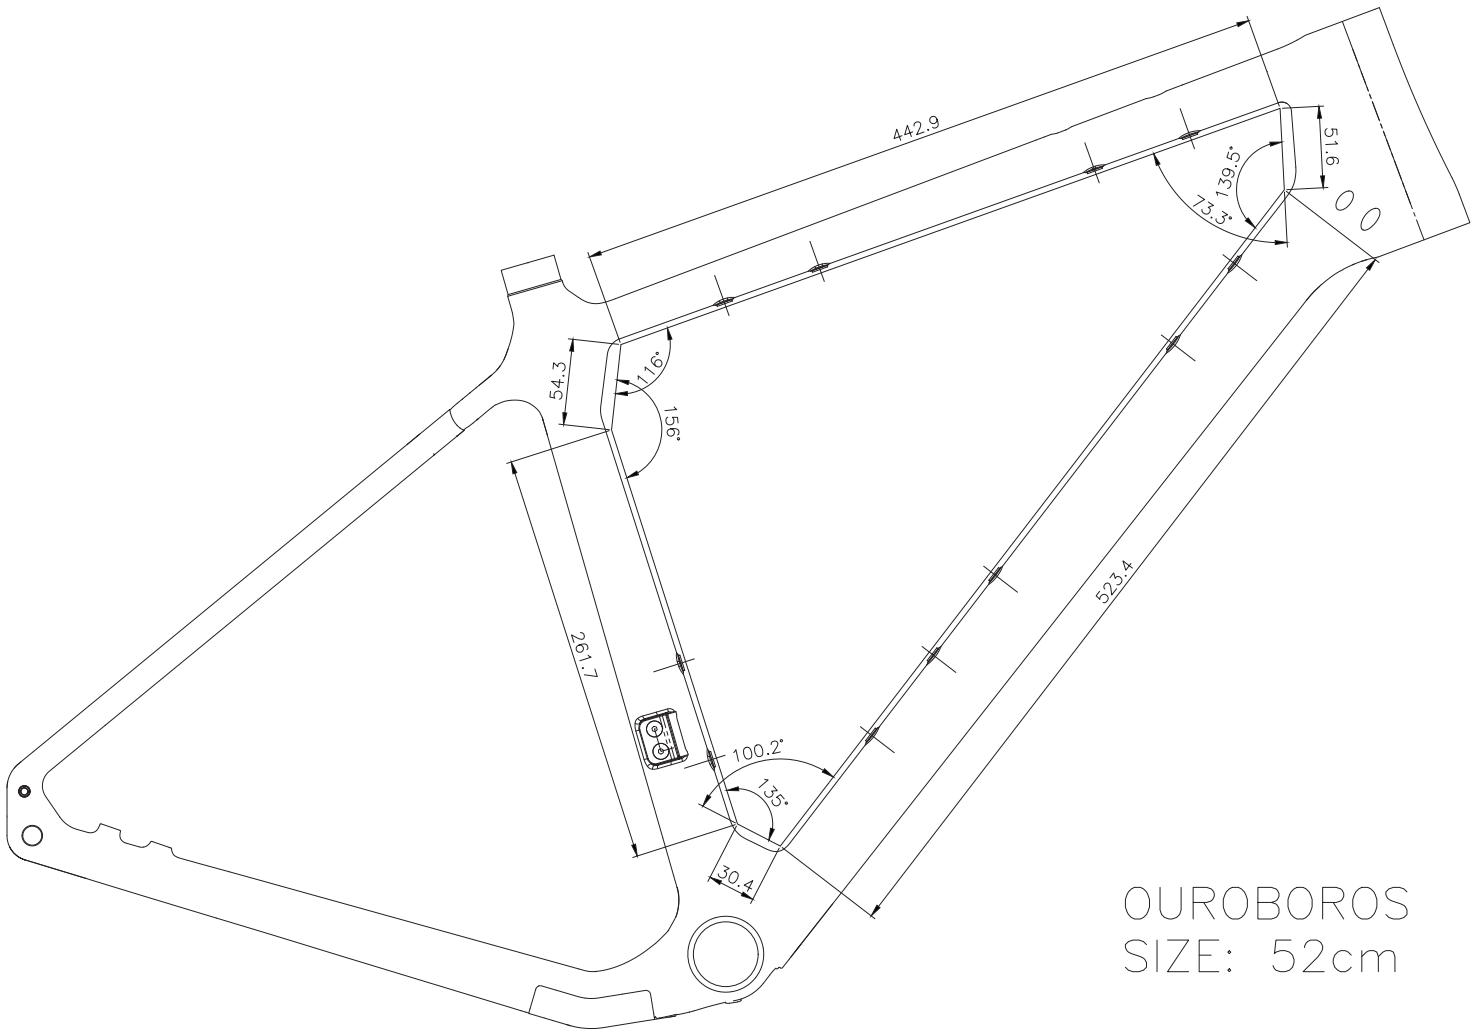

DESCRIPTION	PART NUMBER	QTY	ASSEMBLY
1 Rear Axle, 12x142 12D-167L-1.0P-13TL	CMPAXR00271	1	11Nm
2 Front Axle, 12x100 12D-119.5L-1.5P-15TL	CMPAXF00270	1	11Nm
4 HT Badge, Ouroboros	CMPHTB00293	1	
10 Hanger, Front	CMPWFP19A	1	
11 Frame Protection, Blanking Plate, FR Derailleur	CMPWFP19B	1	
13 Hanger, Rear, UDH	CMPHUDH01	1	
15 Frame Protection, Chain Suck Plate	CMPWFP18B	1	
16 Frame Protection, Cable Port Cover	CMPWFP18A	1	
17 Frame Protection, Chainstay	CMPWFP18C	1	
18 Frame Protection, Downtube	CMPWFP18D	1	
23 Screw, M5x0.8, 16L, flathead	CMPBTG2PR03	2	
24 Screw, M5x0.8, 10L, button head	NA	25	
27 Seatclamp, 34.9	CMPSCCL349	1	5Nm
28 Washer, 5.3ID, 9OD, 1.0L	NA	25	
30 Expander Plug, Top Cap, Bolt	NA	1	

Frame Protection

DESCRIPTION	PART NUMBER	QTY	ASSEMBLY
15 Frame Protection, Chain Suck Plate	CMPWFP18B	1	
16 Frame Protection, Cable Port Cover	CMPWFP18A	1	
17 Frame Protection, Chainstay	CMPWFP18C	1	
18 Frame Protection, Downtube	CMPWFP18D	1	
24 Screw, M5x0.8, 10L, button head	NA	1	
28 Washer, 5.3ID, 9OD, 1.0L	NA	1	

Frequently Asked Questions

BOTTOM BRACKET	PF 86
BRAKE ROTOR NATIVE DIAMETER	Fork 160mm (w/adapter) / Frame 160mm
CHAINLINE - 1X	47.5mm
CHAINLINE - 2X/3X	47.5mm
HANGER	UDH/T-Type
HEADSET ID - UPPER	44mm
HEADSET ID - LOWER	56mm
MAX CHAINRING SIZE - 1X	44T
MAX CHAINRING SIZE - 2X/3X	48/31T
MAX SEATPOST INSERTION	48-50 220mm / 52-54 260mm / 56 300mm / 58 340mm
FRONT AXLE	12 x 100 / 12 x 119.5 x P1.5 x 15mm
REAR AXLE	12 x 142 / 12 x 167 x P1.0 x 13mm
SEATCLAMP INSIDE DIAMETER	34.9mm
SEATPOST DIAMETER	31.6mm
STEERER	Tapered 1.5" / 28.6-38.1mm

ASSEMBLE WITH GREASE

ADHESIVE BACKED

OUROBOROS
SIZE: 48cm

OUROBOROS
SIZE: 50cm

OUROBOROS
SIZE: 52cm

OUROBOROS
SIZE: 54cm

OUROBOROS
SIZE: 56cm