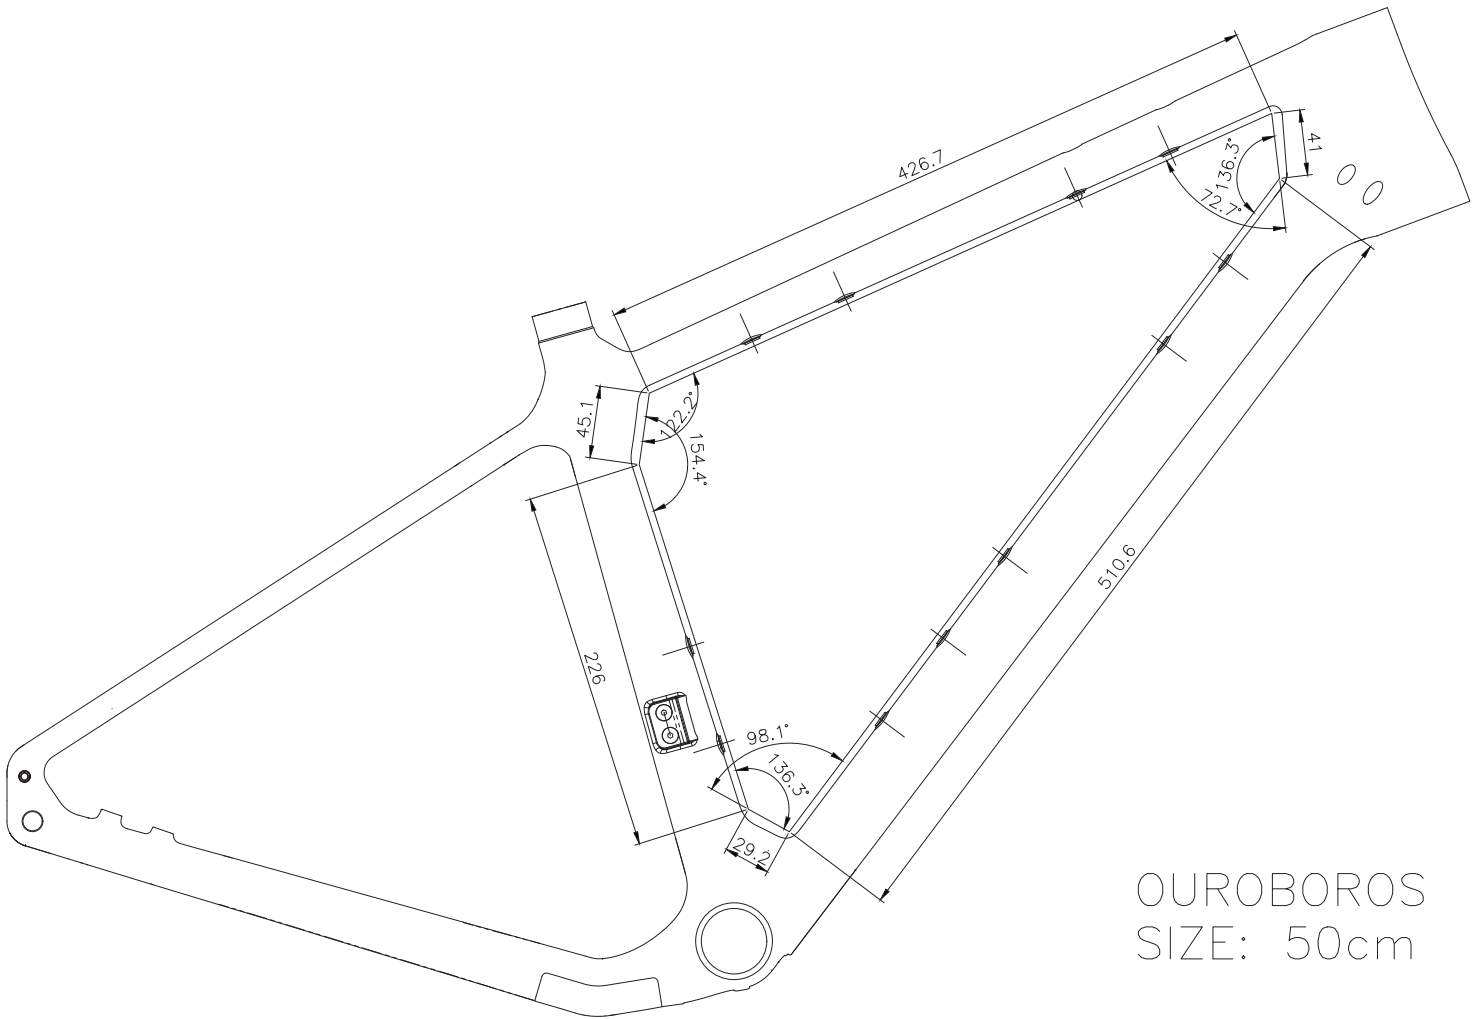

DESCRIPTION	PART NUMBER	QTY	ASSEMBLY
1 Rear Axle, 12x142 12D-167L-1.0P-13TL	CMPAXR00271	1	11Nm
2 Front Axle, 12x100 12D-119.5L-1.5P-15TL	CMPAXF00270	1	11Nm
4 HT Badge, Ouroboros	CMPHTB00293	1	
10 Hanger, Front	CMPWFP19A	1	
11 Frame Protection, Blanking Plate, FR Derailleur	CMPWFP19B	1	
13 Hanger, Rear, UDH	CMPHUDH01	1	
15 Frame Protection, Chain Suck Plate	CMPWFP18B	1	
16 Frame Protection, Cable Port Cover	CMPWFP18A	1	
17 Frame Protection, Chainstay	CMPWFP18C	1	
18 Frame Protection, Downtube	CMPWFP18D	1	
23 Screw, M5x0.8, 16L, flathead	CMPBTG2PR03	2	
24 Screw, M5x0.8, 10L, button head	NA	25	
27 Seatclamp, 34.9	CMPSCCL349	1	5Nm
28 Washer, 5.3ID, 9OD, 1.0L	NA	25	
30 Expander Plug, Top Cap, Bolt	NA	1	

Frame Protection

DESCRIPTION	PART NUMBER	QTY	ASSEMBLY
15 Frame Protection, Chain Suck Plate	CMPWFP18B	1	
16 Frame Protection, Cable Port Cover	CMPWFP18A	1	
17 Frame Protection, Chainstay	CMPWFP18C	1	
18 Frame Protection, Downtube	CMPWFP18D	1	
24 Screw, M5x0.8, 10L, button head	NA	1	
28 Washer, 5.3ID, 9OD, 1.0L	NA	1	

Frequently Asked Questions

BOTTOM BRACKET	PF 86
BRAKE ROTOR NATIVE DIAMETER	Fork 160mm (w/adapter) / Frame 160mm
CHAINLINE - 1X	47.5mm
CHAINLINE - 2X/3X	47.5mm
HANGER	UDH/T-Type
HEADSET ID - UPPER	44mm
HEADSET ID - LOWER	56mm
MAX CHAINRING SIZE - 1X	44T
MAX CHAINRING SIZE - 2X/3X	48/31T
MAX SEATPOST INSERTION	48-50 220mm / 52-54 260mm / 56 300mm / 58 340mm
FRONT AXLE	12 x 100 / 12 x 119.5 x P1.5 x 15mm
REAR AXLE	12 x 142 / 12 x 167 x P1.0 x 13mm
SEATCLAMP INSIDE DIAMETER	34.9mm
SEATPOST DIAMETER	31.6mm
STEERER	Tapered 1.5" / 28.6-38.1mm

ASSEMBLE WITH GREASE

ADHESIVE BACKED

OUROBOROS
SIZE: 48cm

OUROBOROS
SIZE: 50cm

OUROBOROS
SIZE: 52cm

OUROBOROS
SIZE: 54cm

OUROBOROS
SIZE: 56cm