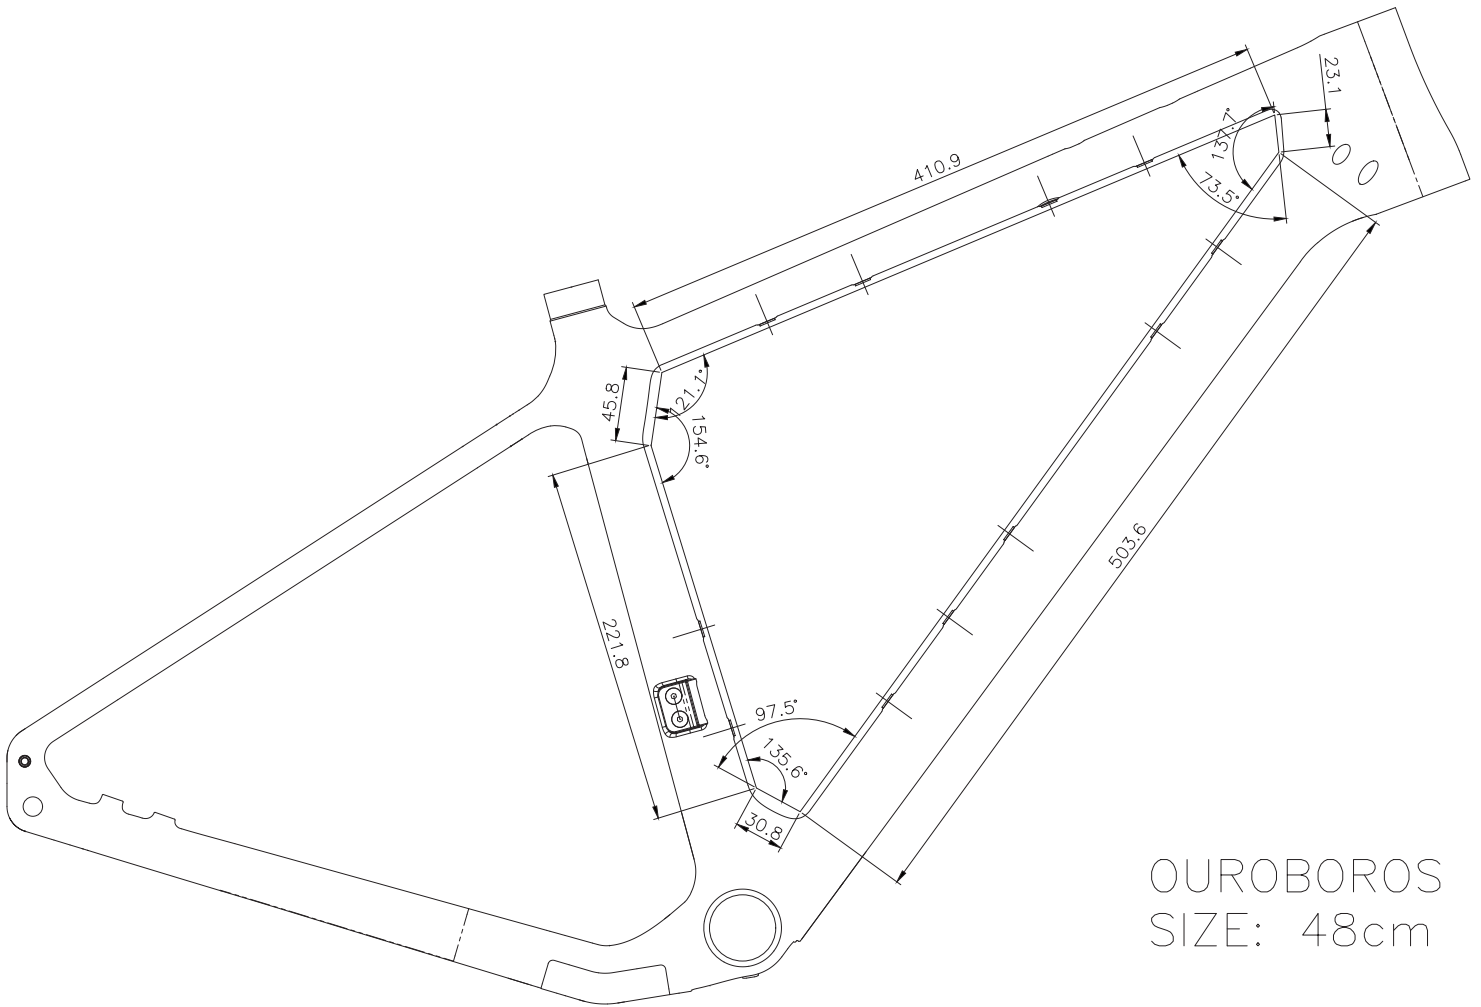

DESCRIPTION	PART NUMBER	QTY	ASSEMBLY
1 Rear Axle, 12x142 12D-167L-1.0P-13TL	CMPAXR00271	1	11Nm
2 Front Axle, 12x100 12D-119.5L-1.5P-15TL	CMPAXF00270	1	11Nm
4 HT Badge, Ouroboros	CMPHTB00293	1	
10 Hanger, Front	CMPWFP19A	1	
11 Frame Protection, Blanking Plate, FR Derailleur	CMPWFP19B	1	
13 Hanger, Rear, UDH	CMPHUDH01	1	
15 Frame Protection, Chain Suck Plate	CMPWFP18B	1	
16 Frame Protection, Cable Port Cover	CMPWFP18A	1	
17 Frame Protection, Chainstay	CMPWFP18C	1	
18 Frame Protection, Downtube	CMPWFP18D	1	
23 Screw, M5x0.8, 16L, flathead	CMPBTG2PR03	2	
24 Screw, M5x0.8, 10L, button head	NA	25	
27 Seatclamp, 34.9	CMPSCCL349	1	5Nm
28 Washer, 5.3ID, 9OD, 1.0L	NA	25	
30 Expander Plug, Top Cap, Bolt	NA	1	

Front Hanger Kit

CMPWFP19

DESCRIPTION	PART NUMBER	QTY	ASSEMBLY
10 Hanger, Front	CMPWFP19A	1	
11 Frame Protection, Blanking Plate, Front Derailleur	CMPWFP19B	1	
23 Screw, M5x0.8, 16L, flathead	CMPBTG2PR03	2	

Frequently Asked Questions

BOTTOM BRACKET	PF 86
BRAKE ROTOR NATIVE DIAMETER	Fork 160mm (w/adapter) / Frame 160mm
CHAINLINE - 1X	47.5mm
CHAINLINE - 2X/3X	47.5mm
HANGER	UDH/T-Type
HEADSET ID - UPPER	44mm
HEADSET ID - LOWER	56mm
MAX CHAINRING SIZE - 1X	44T
MAX CHAINRING SIZE - 2X/3X	48/31T
MAX SEATPOST INSERTION	48-50 220mm / 52-54 260mm / 56 300mm / 58 340mm
FRONT AXLE	12 x 100 / 12 x 119.5 x P1.5 x 15mm
REAR AXLE	12 x 142 / 12 x 167 x P1.0 x 13mm
SEATCLAMP INSIDE DIAMETER	34.9mm
SEATPOST DIAMETER	31.6mm
STEERER	Tapered 1.5" / 28.6-38.1mm

ASSEMBLE WITH GREASE

ADHESIVE BACKED

OUROBOROS
SIZE: 48cm

OUROBOROS
SIZE: 50cm

OUROBOROS
SIZE: 52cm

OUROBOROS
SIZE: 54cm

OUROBOROS
SIZE: 56cm