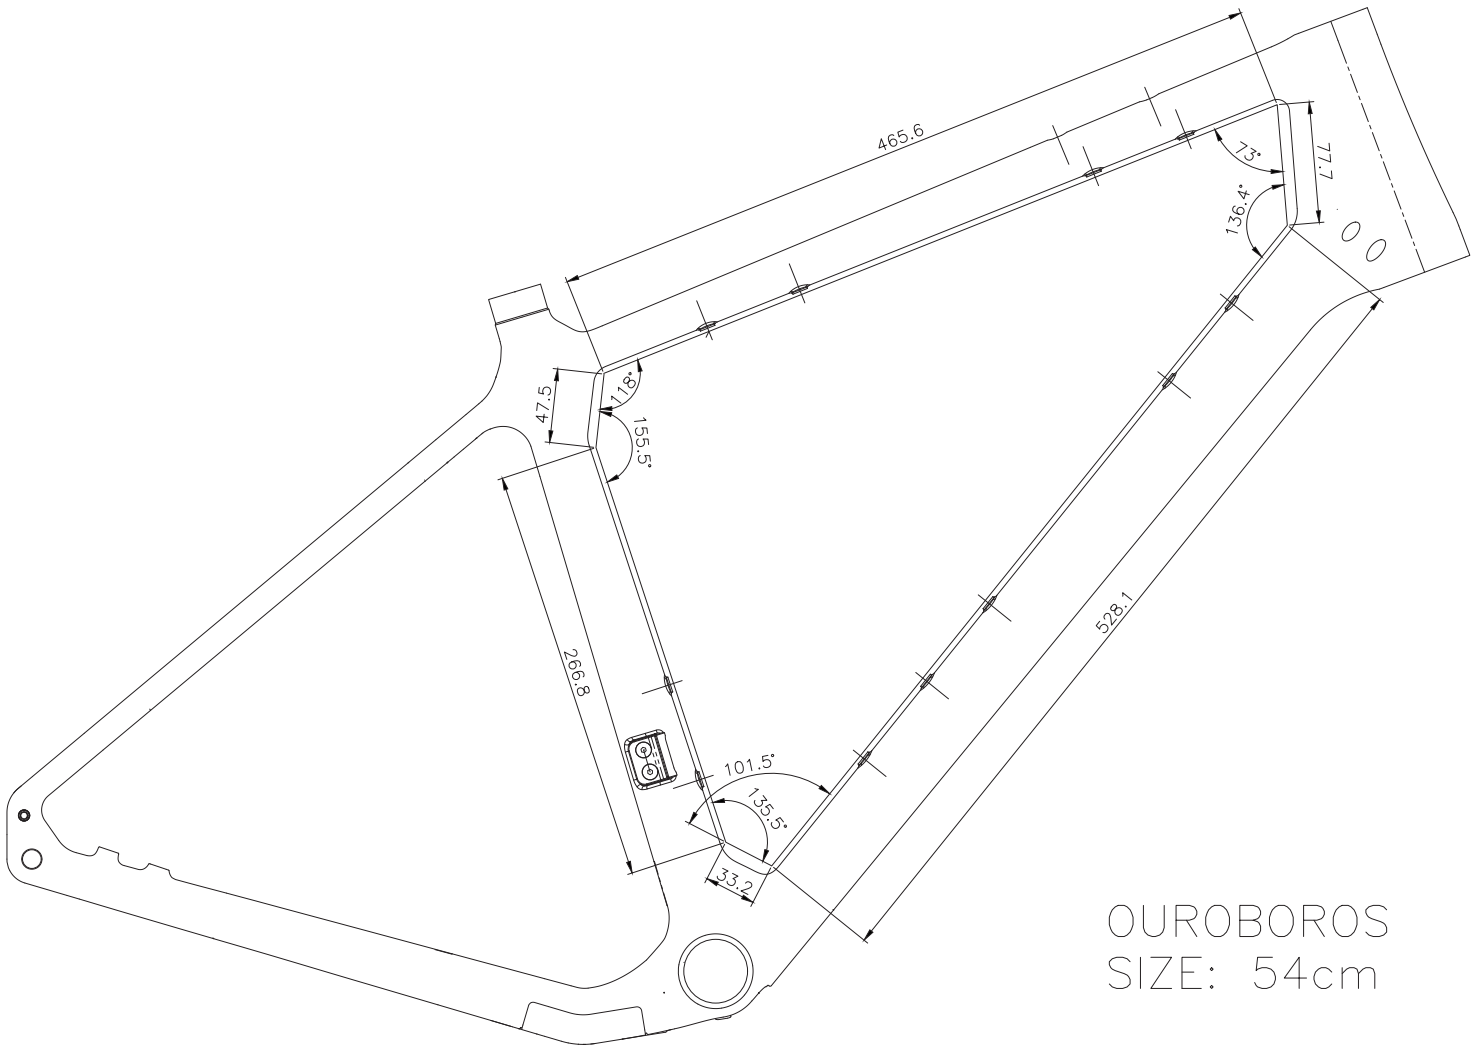

DESCRIPTION	PART NUMBER	QTY	ASSEMBLY
1 Rear Axle, 12x142 12D-167L-1.0P-13TL	CMPAXR00271	1	11Nm
2 Front Axle, 12x100 12D-119.5L-1.5P-15TL	CMPAXF00270	1	11Nm
4 HT Badge, Ouroboros	CMPHTB00293	1	
10 Hanger, Front	CMPWFP19A	1	
11 Frame Protection, Blanking Plate, FR Derailleur	CMPWFP19B	1	
13 Hanger, Rear, UDH	CMPHUDH01	1	
15 Frame Protection, Chain Suck Plate	CMPWFP18B	1	
16 Frame Protection, Cable Port Cover	CMPWFP18A	1	
17 Frame Protection, Chainstay	CMPWFP18C	1	
18 Frame Protection, Downtube	CMPWFP18D	1	
23 Screw, M5x0.8, 16L, flathead	CMPBTG2PR03	2	
24 Screw, M5x0.8, 10L, button head	NA	25	
27 Seatclamp, 34.9	CMPSCCL349	1	5Nm
28 Washer, 5.3ID, 9OD, 1.0L	NA	25	
30 Expander Plug, Top Cap, Bolt	NA	1	

Frame Protection

DESCRIPTION	PART NUMBER	QTY	ASSEMBLY
15 Frame Protection, Chain Suck Plate	CMPWFP18B	1	
16 Frame Protection, Cable Port Cover	CMPWFP18A	1	
17 Frame Protection, Chainstay	CMPWFP18C	1	
18 Frame Protection, Downtube	CMPWFP18D	1	
24 Screw, M5x0.8, 10L, button head	NA	1	
28 Washer, 5.3ID, 9OD, 1.0L	NA	1	

Frequently Asked Questions

BOTTOM BRACKET	PF 86
BRAKE ROTOR NATIVE DIAMETER	Fork 160mm (w/adapter) / Frame 160mm
CHAINLINE - 1X	47.5mm
CHAINLINE - 2X/3X	47.5mm
HANGER	UDH/T-Type
HEADSET ID - UPPER	44mm
HEADSET ID - LOWER	56mm
MAX CHAINRING SIZE - 1X	44T
MAX CHAINRING SIZE - 2X/3X	48/31T
MAX SEATPOST INSERTION	48-50 220mm / 52-54 260mm / 56 300mm / 58 340mm
FRONT AXLE	12 x 100 / 12 x 119.5 x P1.5 x 15mm
REAR AXLE	12 x 142 / 12 x 167 x P1.0 x 13mm
SEATCLAMP INSIDE DIAMETER	34.9mm
SEATPOST DIAMETER	31.6mm
STEERER	Tapered 1.5" / 28.6-38.1mm

ASSEMBLE WITH GREASE

ADHESIVE BACKED

OUROBOROS
SIZE: 48cm

OUROBOROS
SIZE: 50cm

OUROBOROS
SIZE: 52cm

OUROBOROS
SIZE: 54cm

OUROBOROS
SIZE: 56cm