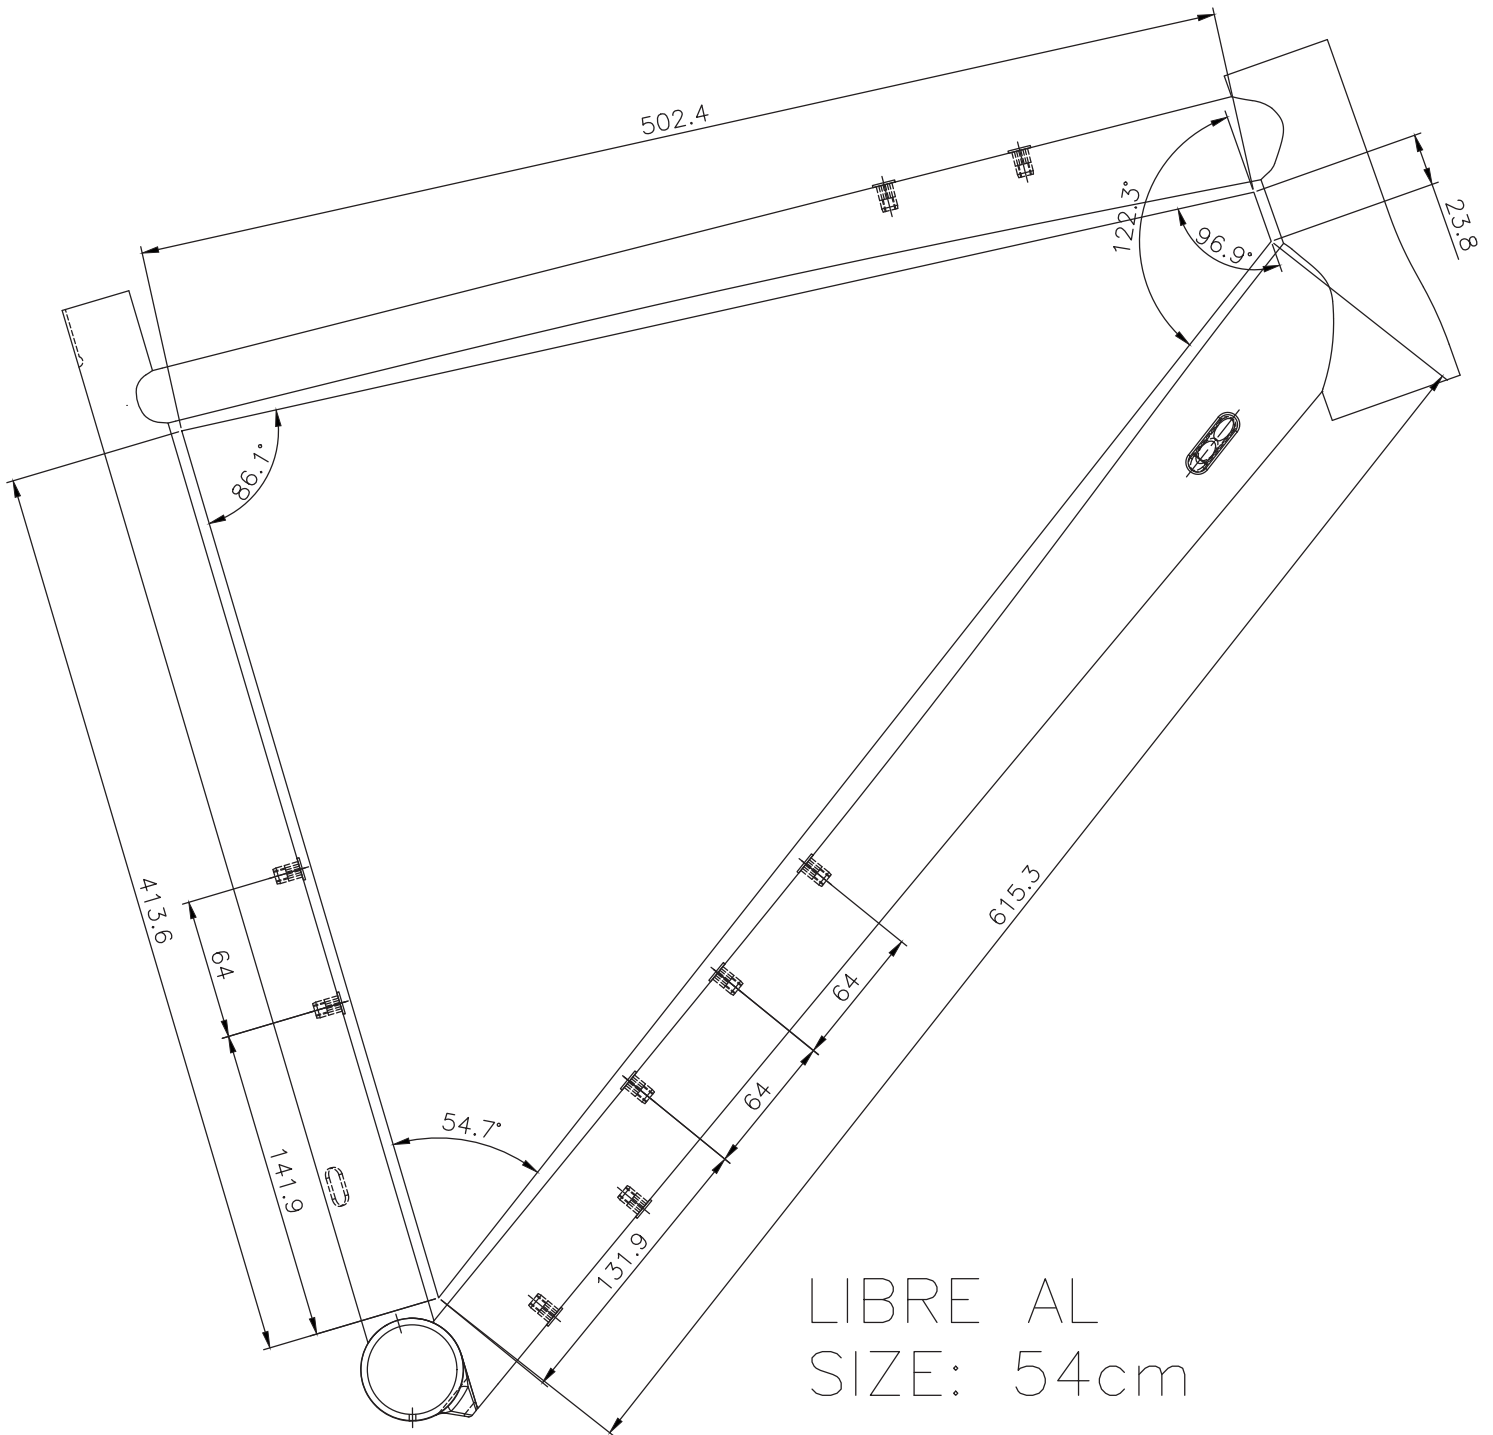

DESCRIPTION	PART NUMBER	QTY	ASSEMBLY
1 HANGER Rear UDH	CMPHUDH01	1	
2 AXLE Rear 12x142 12D-167L-1.0P-13TL	CMPAXR00271	1	11Nm
3 AXLE 12-119.5-P1.5-15	CMPAXF00270	1	11Nm
8 CABLE ROUTING GROMMET 1 cable	CMPWCG12H	1	
9 Expander Plug and Top Cap Assembly w/Bolt	NA	1	
13 HEADTUBE BADGE Libre AL	CMPHTB00295	1	
14 FRAME PROTECTION Chainstay	CMPWFP28	1	
25 SCREW M5x0.8	NA	19	
29 SEAT CLAMP 31.8	NA	1	5-6Nm
32 CABLE ROUTING GROMMET Blanking	CMPCG09	1	
33 WASHER 5.3ID 9OD 1.0L	NA	19	

**Frequently Asked Questions**

BOTTOM BRACKET	PF 86
BRAKE ROTOR NATIVE DIAMETER	Fork 160mm (w/adapter) / Frame 160mm
CHAINLINE - 1X	47.5mm
CHAINLINE - 2X/3X	47.5mm
HEADTUBE ID - UPPER	44mm
HEADTUBE ID - LOWER	56mm
MAX CHAINRING SIZE - 1X	46t
MAX CHAINRING SIZE - 2X	52/36t
MAX SEATPOST INSERTION	48 200mm / 50 220mm / 52 240mm / 54 270mm / 56 300mm / 58 330mm
REAR HANGER	UDH/T-type
SEATCLAMP INSIDE DIAMETER	31.8mm
SEATPOST DIAMETER	27.2mm
STEERER	Tapered 1.5" / 28.6-38.1mm

LIBRE AL  
SIZE: 48cm

LIBRE AL  
SIZE: 50cm

LIBRE AL  
SIZE: 52cm

LIBRE AL  
SIZE: 54cm

LIBRE AL  
SIZE: 56cm

LIBRE AL  
SIZE: 58cm