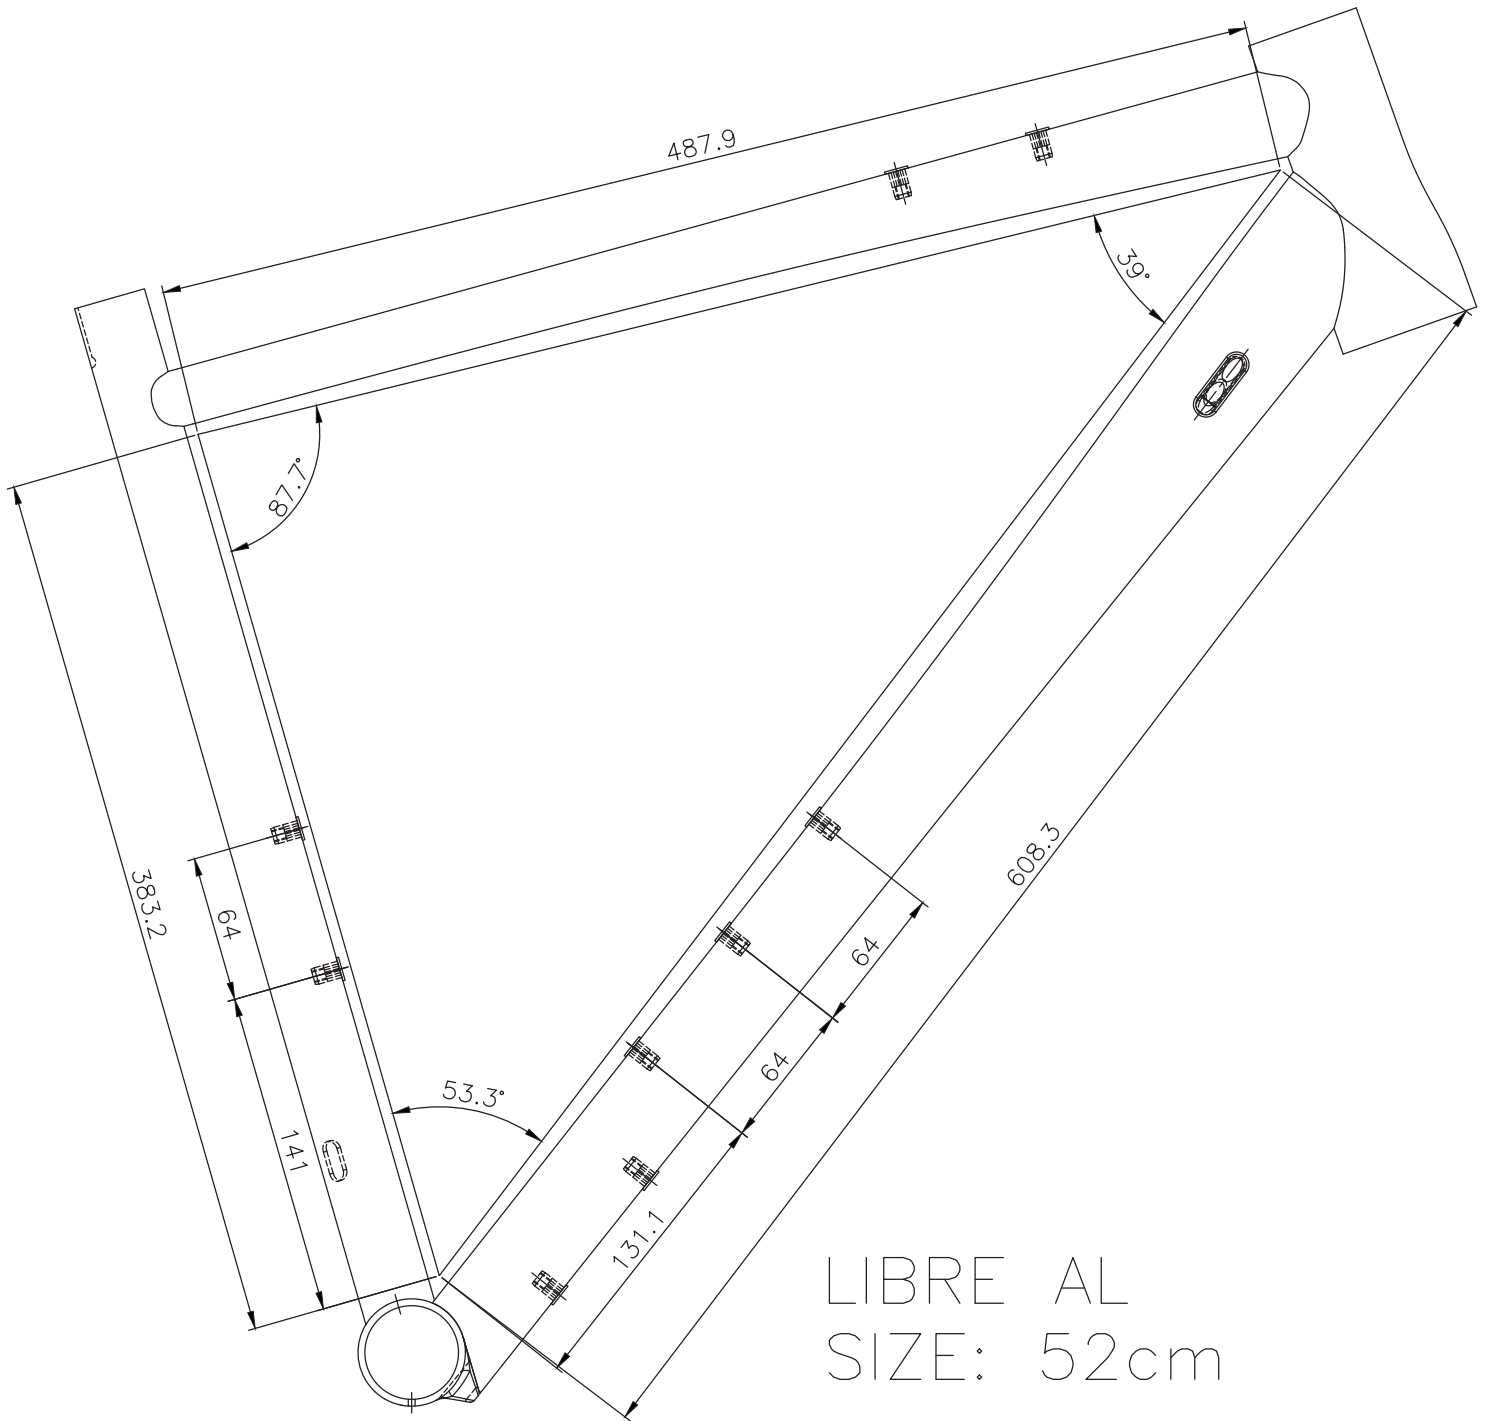

DESCRIPTION	PART NUMBER	QTY	ASSEMBLY
1 HANGER Rear UDH	CMPHUDH01	1	
2 AXLE Rear 12x142 12D-167L-1.0P-13TL	CMPAXR00271	1	11Nm
3 AXLE 12-119.5-P1.5-15	CMPAXF00270	1	11Nm
8 CABLE ROUTING GROMMET 1 cable	CMPWCG12H	1	
9 Expander Plug and Top Cap Assembly w/Bolt	NA	1	
13 HEADTUBE BADGE Libre AL	CMPHTB00295	1	
14 FRAME PROTECTION Chainstay	CMPWFP28	1	
25 SCREW M5x0.8	NA	19	
29 SEAT CLAMP 31.8	NA	1	5-6Nm
32 CABLE ROUTING GROMMET Blanking	CMPCG09	1	
33 WASHER 5.3ID 9OD 1.0L	NA	19	

**Frequently Asked Questions**

BOTTOM BRACKET	PF 86
BRAKE ROTOR NATIVE DIAMETER	Fork 160mm (w/adapter) / Frame 160mm
CHAINLINE - 1X	47.5mm
CHAINLINE - 2X/3X	47.5mm
HEADTUBE ID - UPPER	44mm
HEADTUBE ID - LOWER	56mm
MAX CHAINRING SIZE - 1X	46t
MAX CHAINRING SIZE - 2X	52/36t
MAX SEATPOST INSERTION	48 200mm / 50 220mm / 52 240mm / 54 270mm / 56 300mm / 58 330mm
REAR HANGER	UDH/T-type
SEATCLAMP INSIDE DIAMETER	31.8mm
SEATPOST DIAMETER	27.2mm
STEERER	Tapered 1.5" / 28.6-38.1mm

LIBRE AL  
SIZE: 48cm

LIBRE AL  
SIZE: 50cm

LIBRE AL  
SIZE: 52cm

LIBRE AL  
SIZE: 54cm

LIBRE AL  
SIZE: 56cm

LIBRE AL  
SIZE: 58cm