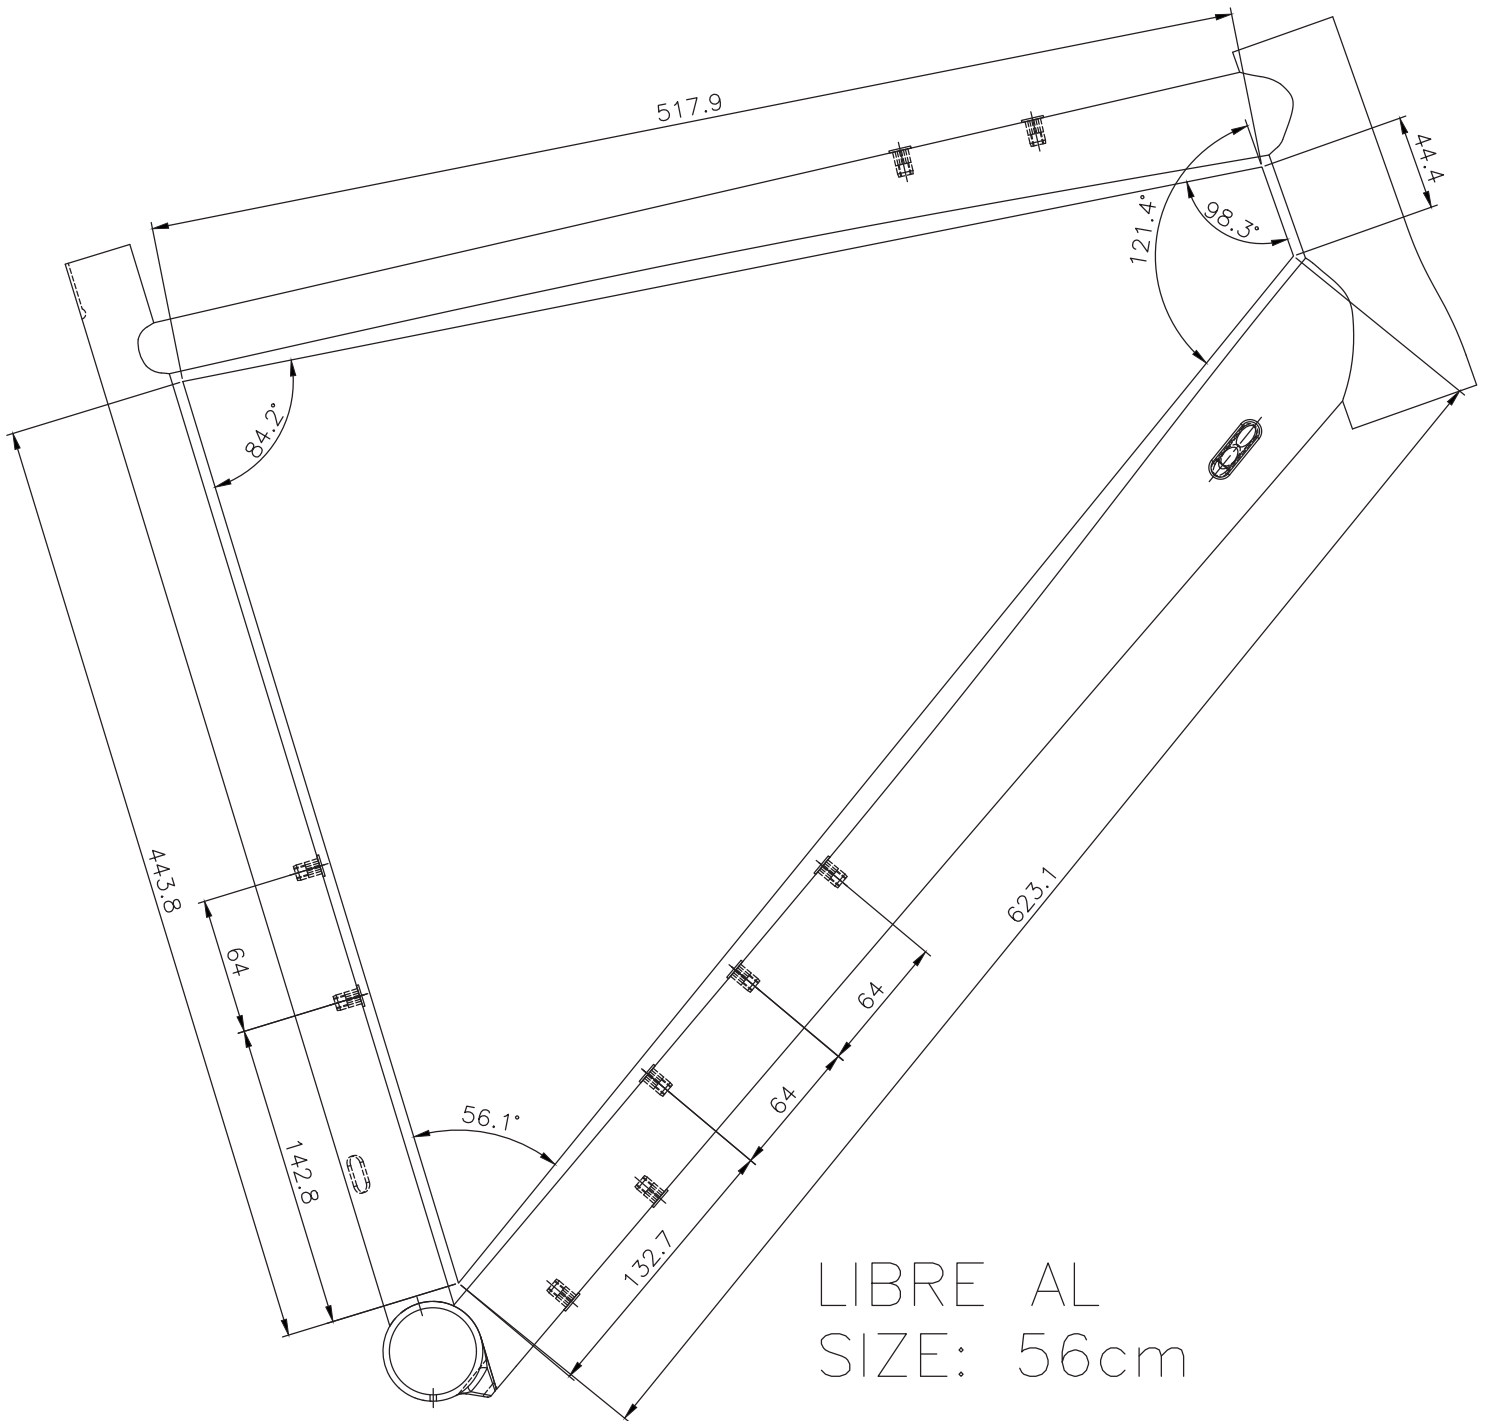

**Frequently Asked Questions**

BOTTOM BRACKET	PF 86
BRAKE ROTOR NATIVE DIAMETER	Fork 160mm (w/adapter) / Frame 160mm
CHAINLINE - 1X	47.5mm
CHAINLINE - 2X/3X	47.5mm
HEADTUBE ID - UPPER	44mm
HEADTUBE ID - LOWER	56mm
MAX CHAINRING SIZE - 1X	46t
MAX CHAINRING SIZE - 2X	52/36t
MAX SEATPOST INSERTION	48 200mm / 50 220mm / 52 240mm / 54 270mm / 56 300mm / 58 330mm
REAR HANGER	UDH/T-type
SEATCLAMP INSIDE DIAMETER	31.8mm
SEATPOST DIAMETER	27.2mm
STEERER	Tapered 1.5" / 28.6-38.1mm

LIBRE AL  
SIZE: 48cm

LIBRE AL  
SIZE: 50cm

LIBRE AL  
SIZE: 52cm

LIBRE AL  
SIZE: 54cm

LIBRE AL  
SIZE: 56cm

LIBRE AL  
SIZE: 58cm