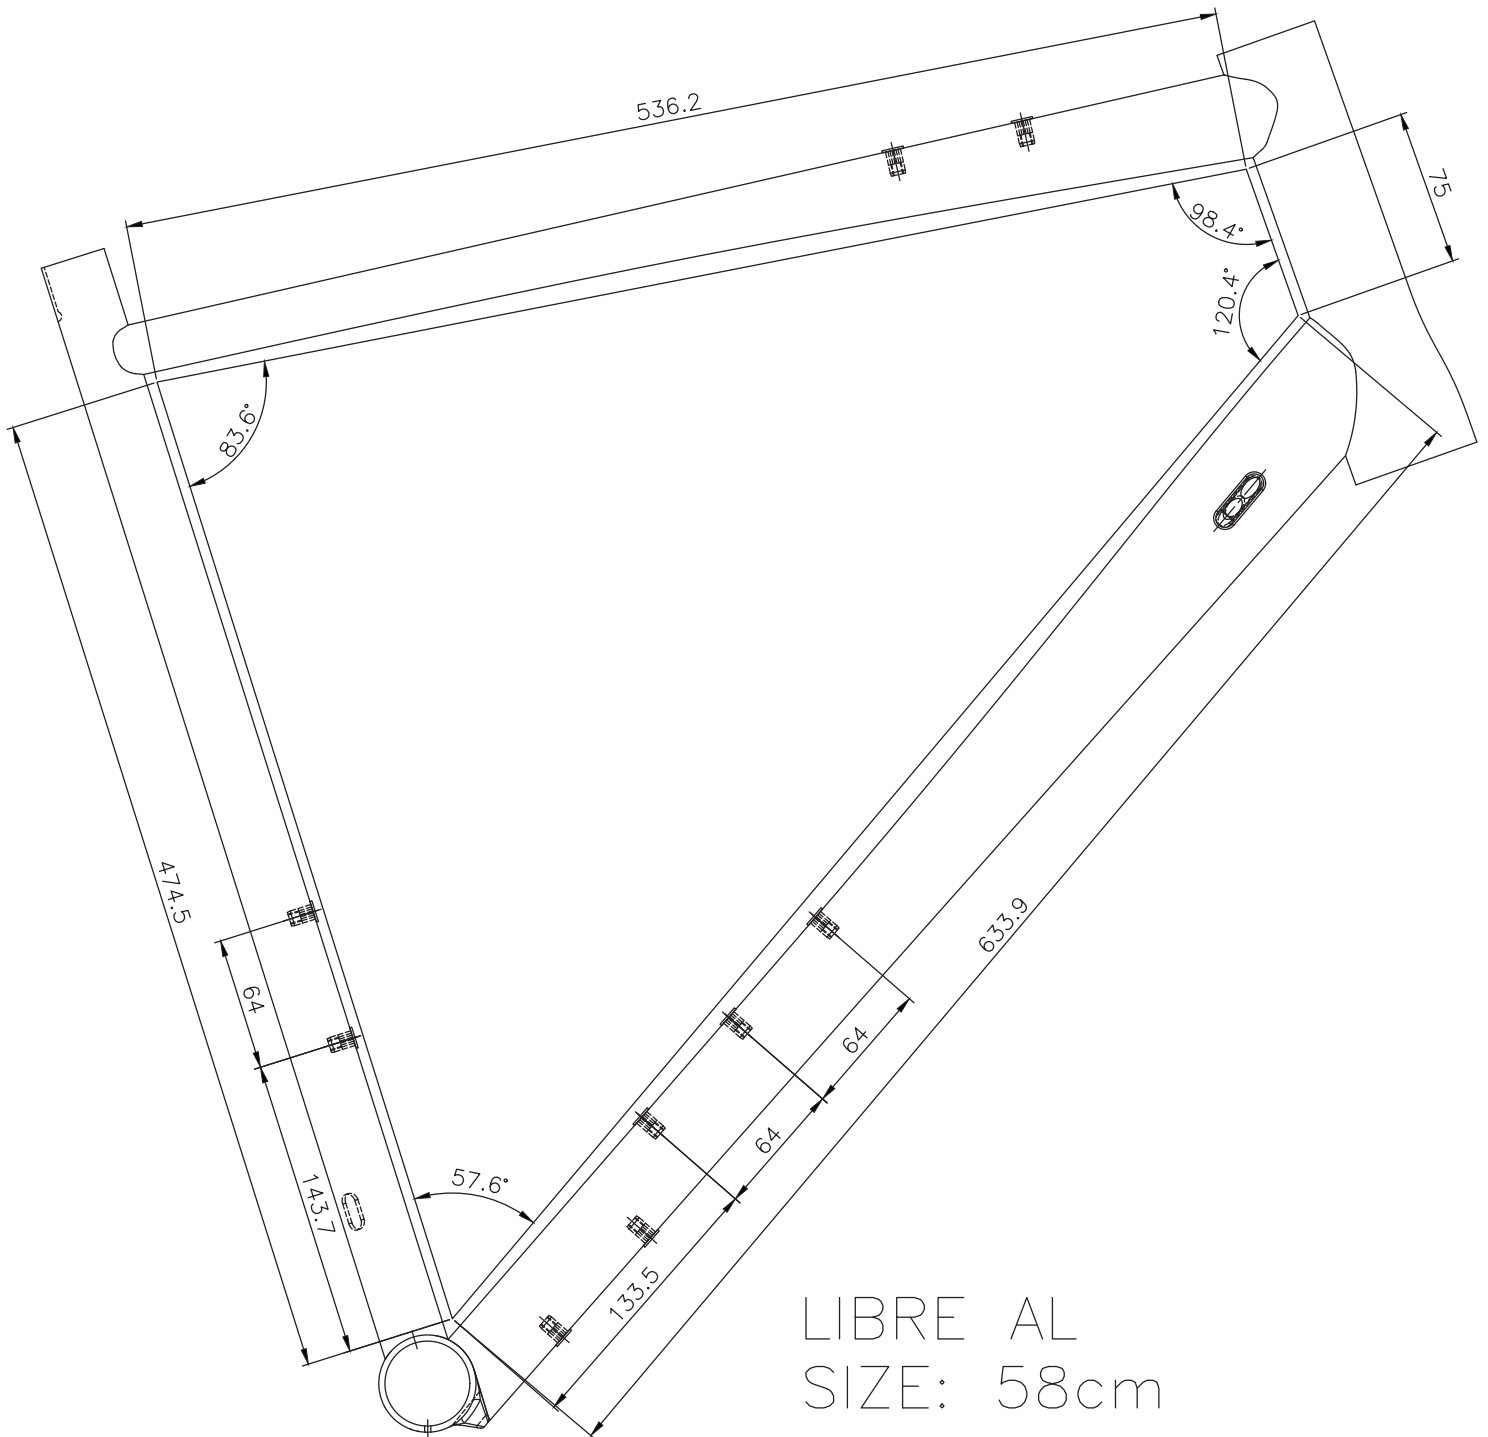

DESCRIPTION	PART NUMBER	QTY	ASSEMBLY
1 HANGER Rear UDH	CMPHUDH01	1	
2 AXLE Rear 12x142 12D-167L-1.0P-13TL	CMPAXR00271	1	11Nm
3 AXLE 12-119.5-P1.5-15	CMPAXF00270	1	11Nm
8 CABLE ROUTING GROMMET 1 cable	CMPWCG12H	1	
9 Expander Plug and Top Cap Assembly w/Bolt	NA	1	
13 HEADTUBE BADGE Libre AL	CMPHTB00295	1	
14 FRAME PROTECTION Chainstay	CMPWFP28	1	
25 SCREW M5x0.8	NA	19	
29 SEAT CLAMP 31.8	NA	1	5-6Nm
32 CABLE ROUTING GROMMET Blanking	CMPCG09	1	
33 WASHER 5.3ID 9OD 1.0L	NA	19	

**Frequently Asked Questions**

BOTTOM BRACKET	PF 86
BRAKE ROTOR NATIVE DIAMETER	Fork 160mm (w/adapter) / Frame 160mm
CHAINLINE - 1X	47.5mm
CHAINLINE - 2X/3X	47.5mm
HEADTUBE ID - UPPER	44mm
HEADTUBE ID - LOWER	56mm
MAX CHAINRING SIZE - 1X	46t
MAX CHAINRING SIZE - 2X	52/36t
MAX SEATPOST INSERTION	48 200mm / 50 220mm / 52 240mm / 54 270mm / 56 300mm / 58 330mm
REAR HANGER	UDH/T-type
SEATCLAMP INSIDE DIAMETER	31.8mm
SEATPOST DIAMETER	27.2mm
STEERER	Tapered 1.5" / 28.6-38.1mm

LIBRE AL  
SIZE: 48cm

LIBRE AL  
SIZE: 50cm

LIBRE AL  
SIZE: 52cm

LIBRE AL  
SIZE: 54cm

LIBRE AL  
SIZE: 56cm

LIBRE AL  
SIZE: 58cm