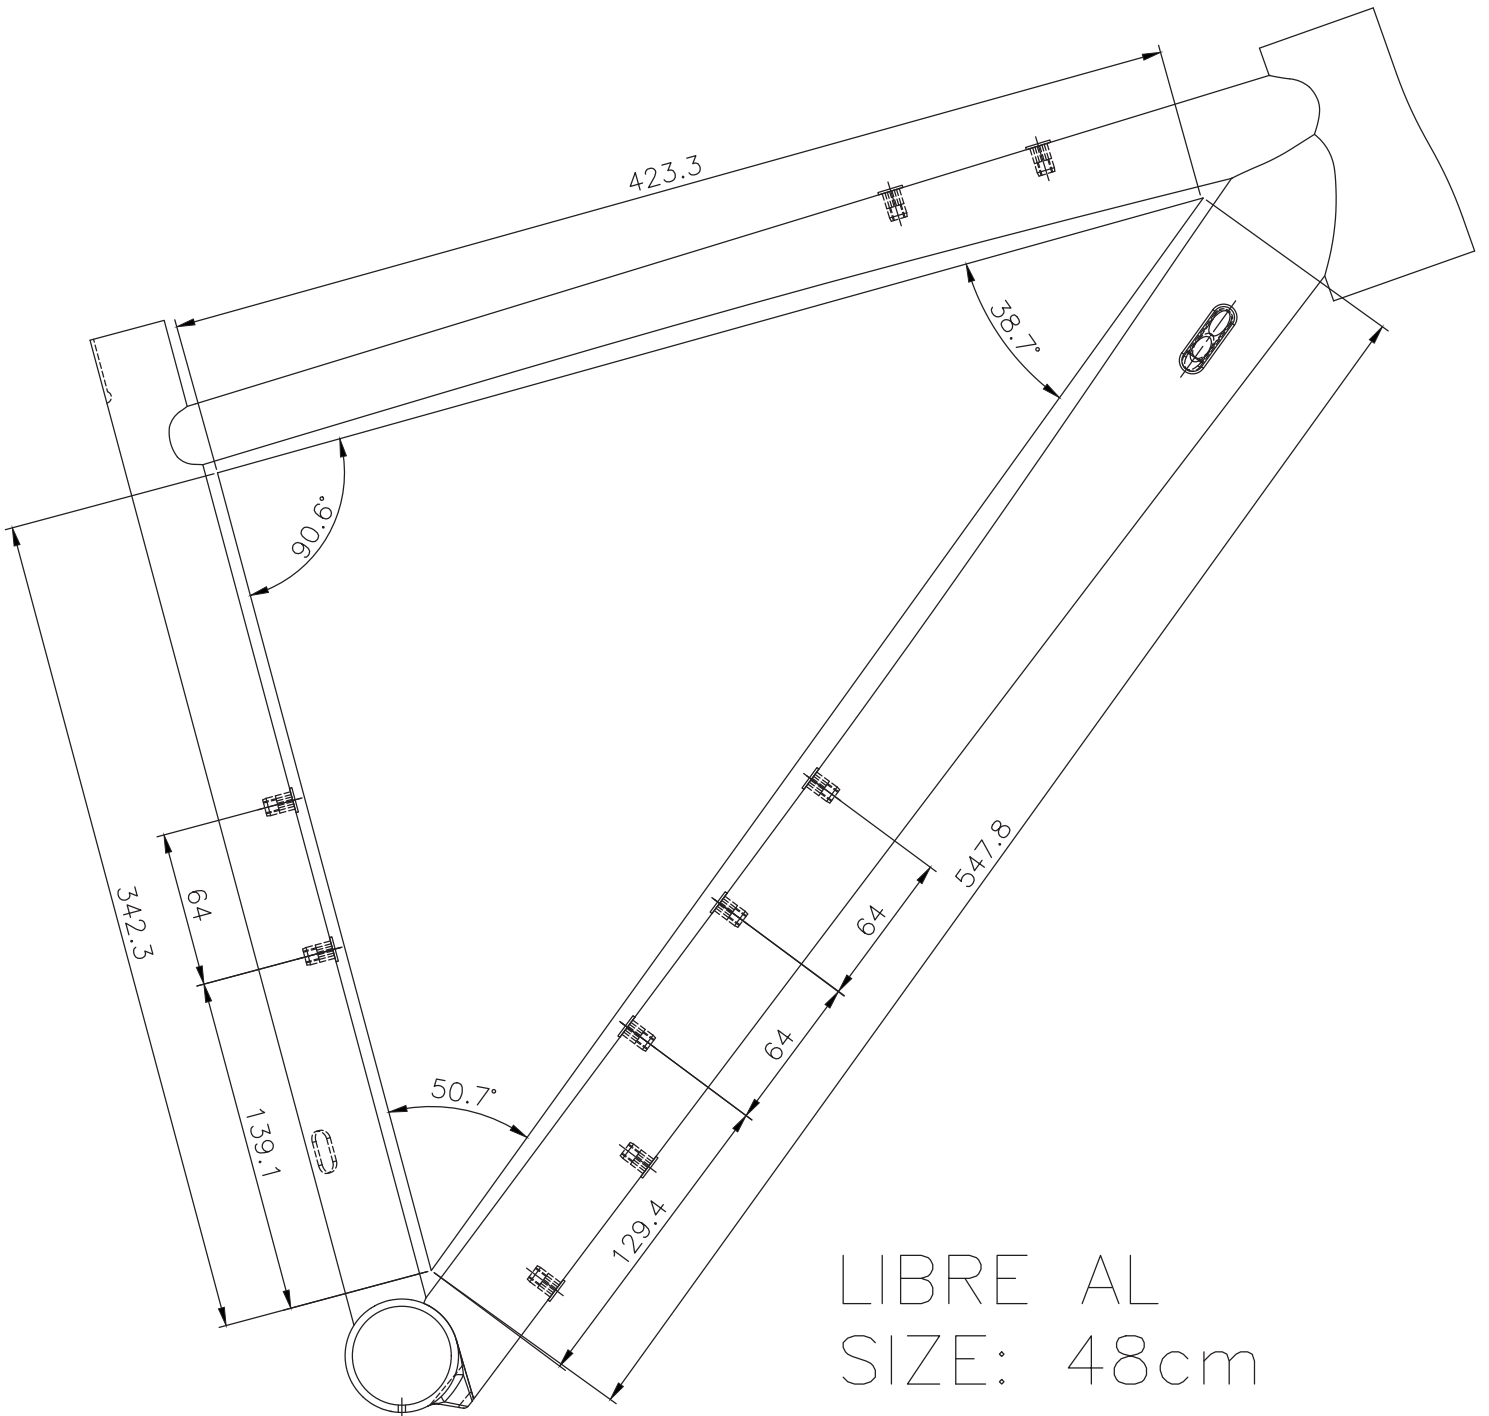

DESCRIPTION	PART NUMBER	QTY	ASSEMBLY
1 HANGER Rear UDH	CMPHUDH01	1	
2 AXLE Rear 12x142 12D-167L-1.0P-13TL	CMPAXR00271	1	11Nm
3 AXLE 12-119.5-P1.5-15	CMPAXF00270	1	11Nm
8 CABLE ROUTING GROMMET 1 cable	CMPWCG12H	1	
9 Expander Plug and Top Cap Assembly w/Bolt	NA	1	
13 HEADTUBE BADGE Libre AL	CMPHTB00295	1	
14 FRAME PROTECTION Chainstay	CMPWFP28	1	
25 SCREW M5x0.8	NA	19	
29 SEAT CLAMP 31.8	NA	1	5-6Nm
32 CABLE ROUTING GROMMET Blanking	CMPCG09	1	
33 WASHER 5.3ID 9OD 1.0L	NA	19	

**Frequently Asked Questions**

BOTTOM BRACKET	PF 86
BRAKE ROTOR NATIVE DIAMETER	Fork 160mm (w/adapter) / Frame 160mm
CHAINLINE - 1X	47.5mm
CHAINLINE - 2X/3X	47.5mm
HEADTUBE ID - UPPER	44mm
HEADTUBE ID - LOWER	56mm
MAX CHAINRING SIZE - 1X	46t
MAX CHAINRING SIZE - 2X	52/36t
MAX SEATPOST INSERTION	48 200mm / 50 220mm / 52 240mm / 54 270mm / 56 300mm / 58 330mm
REAR HANGER	UDH/T-type
SEATCLAMP INSIDE DIAMETER	31.8mm
SEATPOST DIAMETER	27.2mm
STEERER	Tapered 1.5" / 28.6-38.1mm

LIBRE AL  
SIZE: 48cm

LIBRE AL  
SIZE: 50cm

LIBRE AL  
SIZE: 52cm

LIBRE AL  
SIZE: 54cm

LIBRE AL  
SIZE: 56cm

LIBRE AL  
SIZE: 58cm