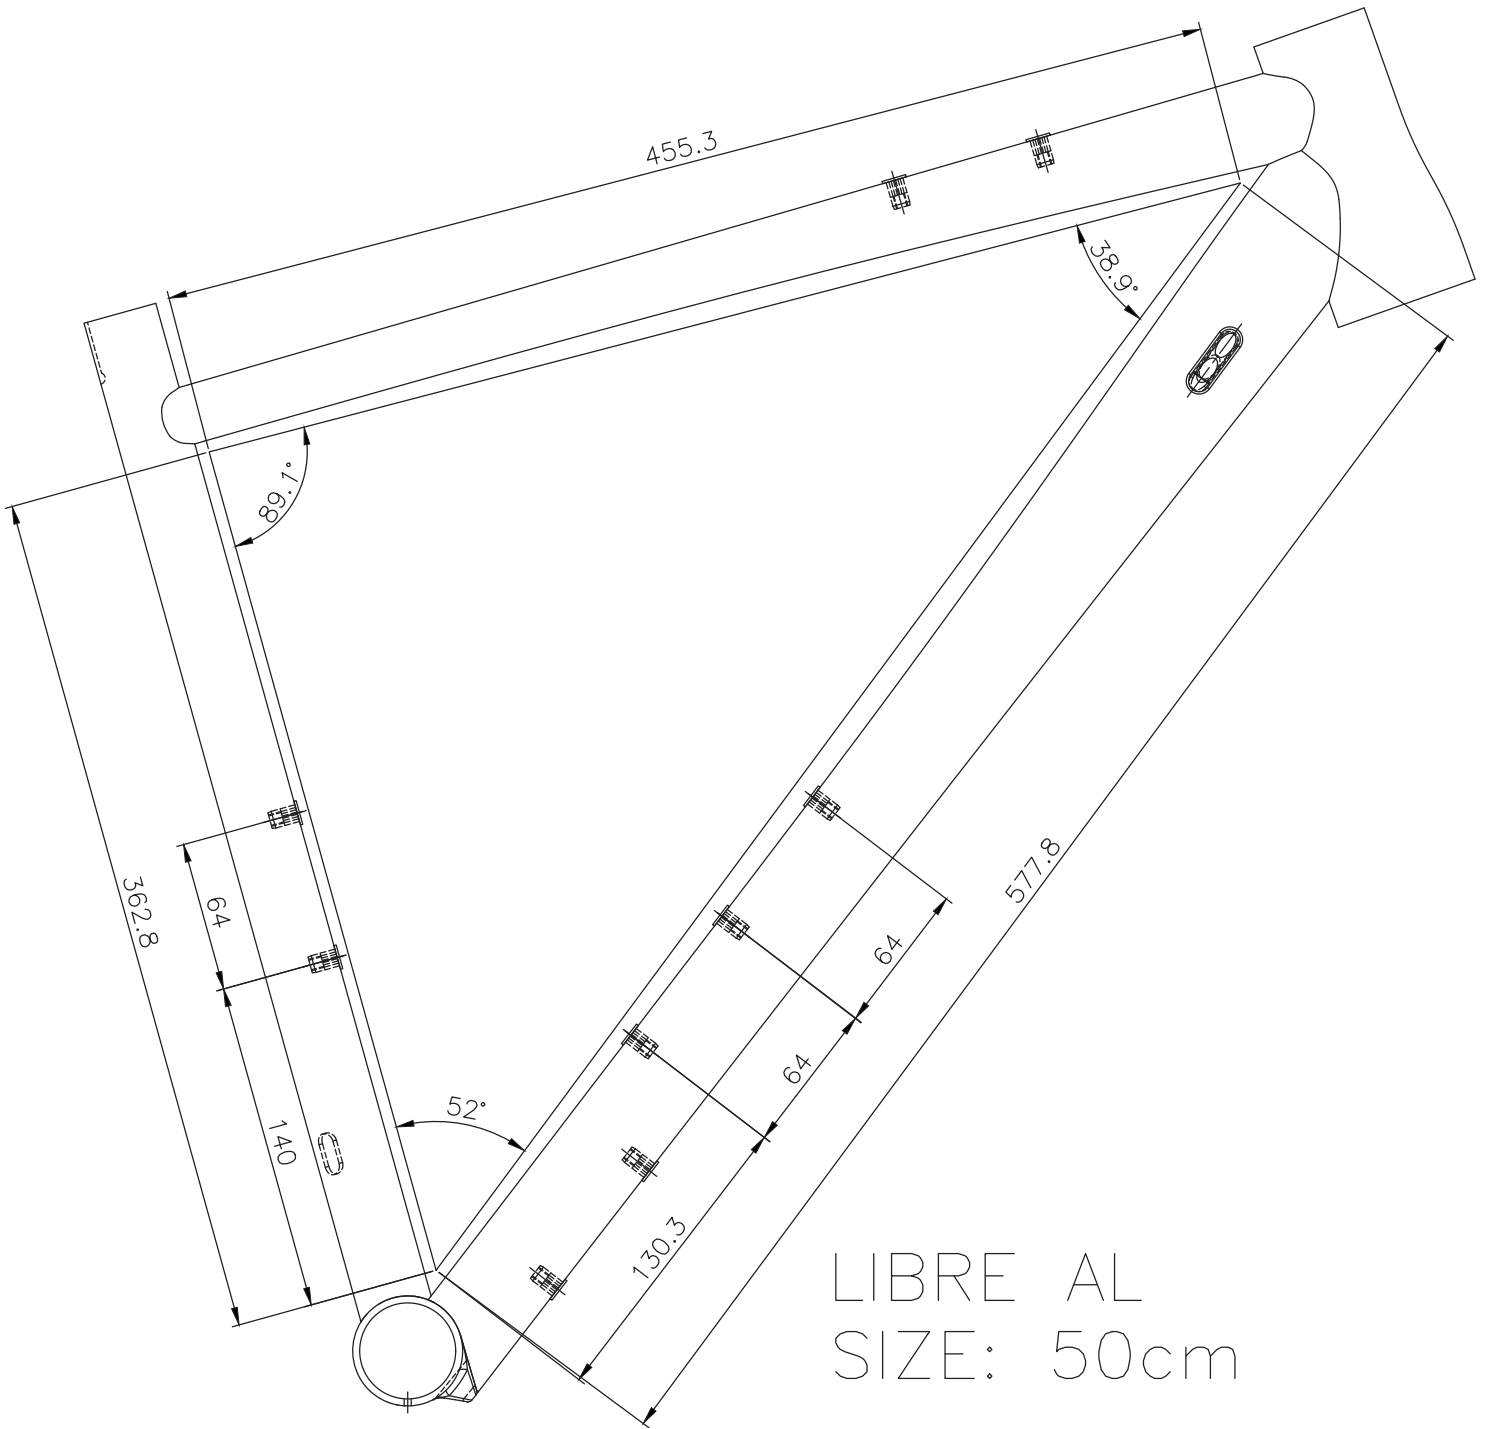

DESCRIPTION	PART NUMBER	QTY	ASSEMBLY
1 HANGER Rear UDH	CMPHUDH01	1	
2 AXLE Rear 12x142 12D-167L-1.0P-13TL	CMPAXR00271	1	11Nm
3 AXLE 12-119.5-P1.5-15	CMPAXF00270	1	11Nm
8 CABLE ROUTING GROMMET 1 cable	CMPWCG12H	1	
9 Expander Plug and Top Cap Assembly w/Bolt	NA	1	
13 HEADTUBE BADGE Libre AL	CMPHTB00295	1	
14 FRAME PROTECTION Chainstay	CMPWFP28	1	
25 SCREW M5x0.8	NA	19	
29 SEAT CLAMP 31.8	NA	1	5-6Nm
32 CABLE ROUTING GROMMET Blanking	CMPCG09	1	
33 WASHER 5.3ID 9OD 1.0L	NA	19	

**Frequently Asked Questions**

BOTTOM BRACKET	PF 86
BRAKE ROTOR NATIVE DIAMETER	Fork 160mm (w/adapter) / Frame 160mm
CHAINLINE - 1X	47.5mm
CHAINLINE - 2X/3X	47.5mm
HEADTUBE ID - UPPER	44mm
HEADTUBE ID - LOWER	56mm
MAX CHAINRING SIZE - 1X	46t
MAX CHAINRING SIZE - 2X	52/36t
MAX SEATPOST INSERTION	48 200mm / 50 220mm / 52 240mm / 54 270mm / 56 300mm / 58 330mm
REAR HANGER	UDH/T-type
SEATCLAMP INSIDE DIAMETER	31.8mm
SEATPOST DIAMETER	27.2mm
STEERER	Tapered 1.5" / 28.6-38.1mm

LIBRE AL  
SIZE: 48cm

LIBRE AL  
SIZE: 50cm

LIBRE AL  
SIZE: 52cm

LIBRE AL  
SIZE: 54cm

LIBRE AL  
SIZE: 56cm

LIBRE AL  
SIZE: 58cm